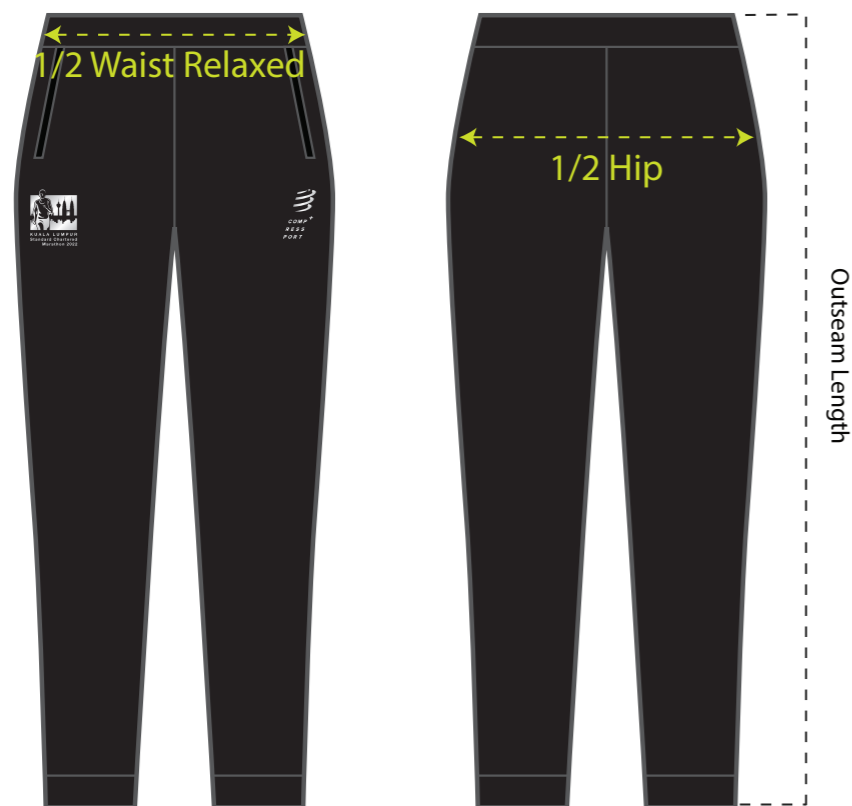

UNISEX ULTRALIGHT RUNNING JACKET									
SIZE SPECIFICATION: INCHES									
*DESCRIPTION	3XS	2XS	XS	S	M	L	XL	2XL	3XL
CHEST	16.5	17.5	18.5	19.5	20.5	21.5	22.5	23.5	24.5
LENGTH	23.5	24.5	25.5	26.5	27.5	28.5	29.5	30.5	31.5
SLEEVE LENGTH	24.5	24.5	24.75	24.75	25	25	25.25	25.25	25.5

\* Tolentrance +/- 0.5inch

<b>MEN ULTRALIGHT RUNNING PANTS</b>									
SIZE SPECIFICATION: INCHES									
*DESCRIPTION	3XS	2XS	XS	S	M	L	XL	2XL	3XL
1/2 WAIST RELAXED	9.75	10.75	11.75	12.75	13.75	14.75	15.75	16.75	17.75
1/2 WAIST EXTENDED	16.25	17.25	18.25	19.25	20.25	21.25	22.25	23.25	24.25
1/2 HIP	16.5	17.5	18.5	19.5	20.5	21.5	22.5	23.5	24.5
OUTSEAM LENGTH	38.5	39.5	39.5	39.5	40.5	40.5	40.5	40.5	41.5

\* Tolerance +/- 0.5inch

<b>WOMEN ULTRALIGHT RUNNING PANTS</b>									
SIZE SPECIFICATION: INCHES									
*DESCRIPTION	3XS	2XS	XS	S	M	L	XL	2XL	3XL
1/2 WAIST RELAXED	9	10	11	12	13	14	15	16	17
1/2 WAIST EXTENDED	15.5	16.5	17.5	18.5	19.5	20.5	21.5	22.5	23.5
1/2 HIP	16	17	18	19	20	21	22	23	24
OUTSEAM LENGTH	36.5	37.5	37.5	37.5	37.5	37.5	37.5	37.5	37.5

\* Tolerance +/- 0.5inch