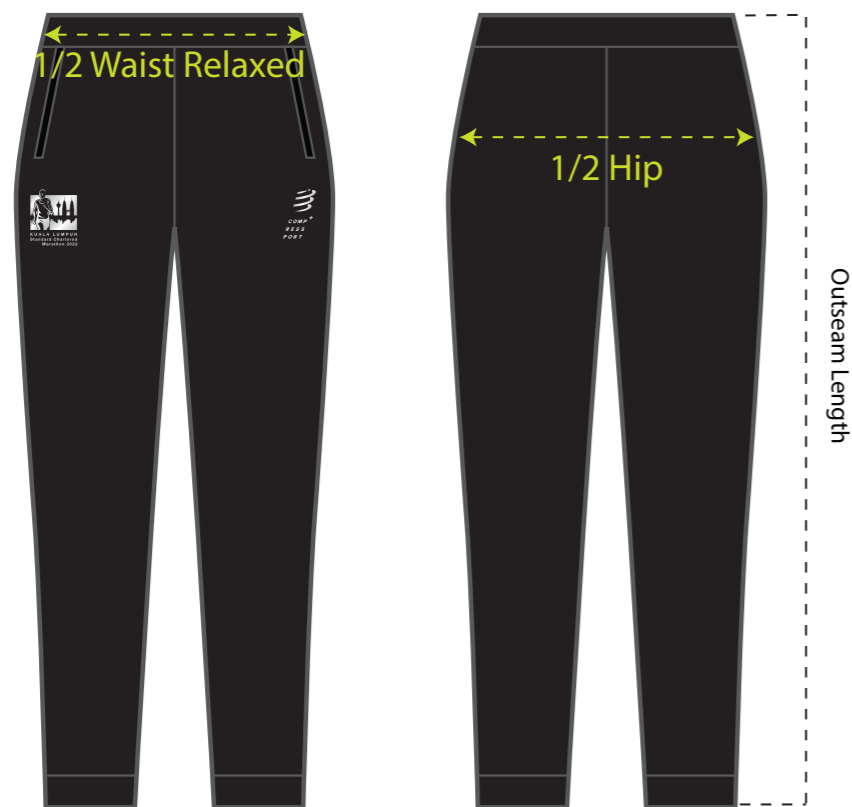

UNISEX ULTRALIGHT RUNNING JACKET									
SIZE SPECIFICATION: INCHES									
*DESCRIPTION	3XS	2XS	XS	S	M	L	XL	2XL	3XL
CHEST	16.5	17.5	18.5	19.5	20.5	21.5	22.5	23.5	24.5
LENGTH	23.5	24.5	25.5	26.5	27.5	28.5	29.5	30.5	31.5
SLEEVE LENGTH	24.5	24.5	24.75	24.75	25	25	25.25	25.25	25.5

\* Tolentrance +/- 0.5inch

<b>MEN ULTRALIGHT RUNNING PANTS</b>									
SIZE SPECIFICATION: INCHES									
*DESCRIPTION	3XS	2XS	XS	S	M	L	XL	2XL	3XL
1/2 WAIST RELAXED	9.75	10.75	11.75	12.75	13.75	14.75	15.75	16.75	17.75
1/2 WAIST EXTENDED	16.25	17.25	18.25	19.25	20.25	21.25	22.25	23.25	24.25
1/2 HIP	16.5	17.5	18.5	19.5	20.5	21.5	22.5	23.5	24.5
OUTSEAM LENGTH	38.5	39.5	39.5	39.5	40.5	40.5	40.5	40.5	41.5

\* Tolerance +/- 0.5inch

<b>WOMEN ULTRALIGHT RUNNING PANTS</b>									
SIZE SPECIFICATION: INCHES									
*DESCRIPTION	3XS	2XS	XS	S	M	L	XL	2XL	3XL
1/2 WAIST RELAXED	9	10	11	12	13	14	15	16	17
1/2 WAIST EXTENDED	15.5	16.5	17.5	18.5	19.5	20.5	21.5	22.5	23.5
1/2 HIP	16	17	18	19	20	21	22	23	24
OUTSEAM LENGTH	36.5	37.5	37.5	37.5	37.5	37.5	37.5	37.5	37.5

\* Tolerance +/- 0.5inch